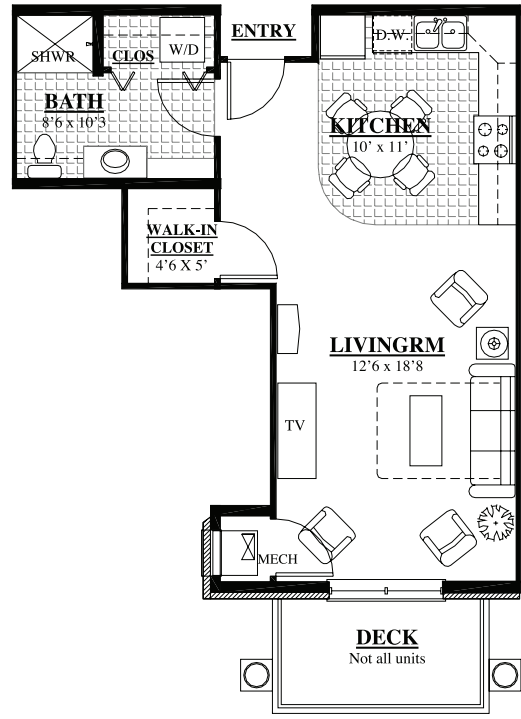

RIVERSTONE FLOORPLANS

2 bedroom - floorplan M
1,201 Square Feet

3 bedroom - floorplan A
1,206 Square Feet

Service

- Live-in Managers
- 24/7 Professionally Staffed
- Medical Alert System 24/7
- Concierge Services
- Free Scheduled Transportation
- Resort Style Dining
- Valet Parking
- Weekly Housekeeping
- Full Time Maintenance
- Home Health Care Welcome

FLOORPLANS

studio
566 Square Feet

1 bedroom - floorplan C
588 Square Feet

1 bedroom - floorplan B
759 Square Feet

2 bedroom - floorplan C
1,013 Square Feet

1 bedroom - floorplan A core
650 Square Feet

1 bedroom - floorplan B core
706 Square Feet

2 bedroom - floorplan A
1,114 Square Feet

2 bedroom - floorplan B
1,138 Square Feet