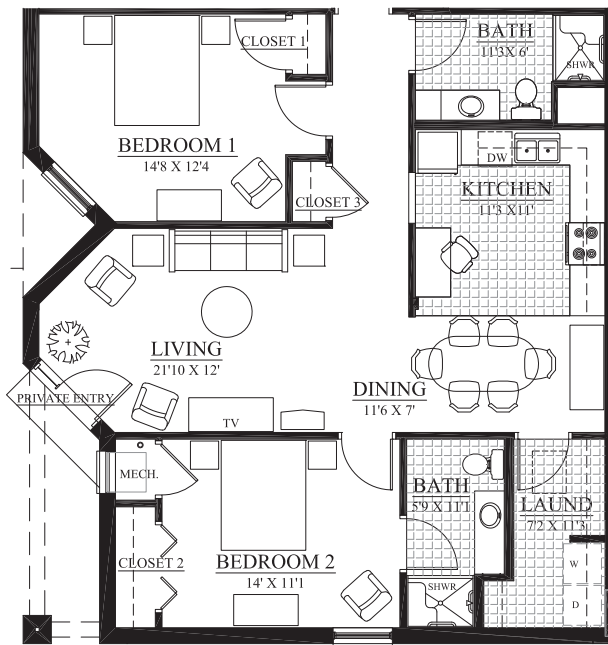

RIVERSTONE FLOORPLANS

2 bedroom - floorplan M
1,201 Square Feet

3 bedroom - floorplan A
1,206 Square Feet

Service

- Live-in Managers
- 24/7 Professionally Staffed
- Medical Alert System 24/7
- Concierge Services
- Free Scheduled Transportation
- Resort Style Dining
- Valet Parking
- Weekly Housekeeping
- Full Time Maintenance
- Home Health Care Welcome

FLOORPLANS

studio
566 Square Feet

1 bedroom - floorplan C
588 Square Feet

1 bedroom - floorplan B
759 Square Feet

2 bedroom - floorplan C
1,013 Square Feet

1 bedroom - floorplan A core
650 Square Feet

1 bedroom - floorplan B core
706 Square Feet

2 bedroom - floorplan A
1,114 Square Feet

2 bedroom - floorplan B
1,138 Square Feet