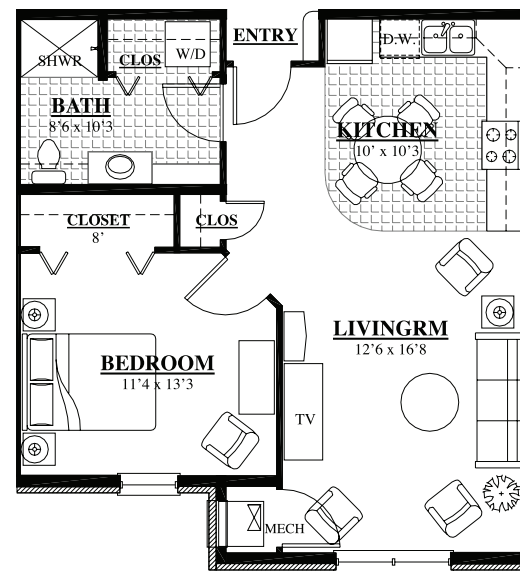

RIVERSTONE FLOORPLANS

2 bedroom - floorplan M
1,201 Square Feet

3 bedroom - floorplan A
1,206 Square Feet

Service

- Live-in Managers
- 24/7 Professionally Staffed
- Medical Alert System 24/7
- Concierge Services
- Free Scheduled Transportation
- Resort Style Dining
- Valet Parking
- Weekly Housekeeping
- Full Time Maintenance
- Home Health Care Welcome

FLOORPLANS

studio
566 Square Feet

1 bedroom - floorplan C
588 Square Feet

1 bedroom - floorplan B
759 Square Feet

2 bedroom - floorplan C
1,013 Square Feet

1 bedroom - floorplan A core
650 Square Feet

1 bedroom - floorplan B core
706 Square Feet

2 bedroom - floorplan A
1,114 Square Feet

2 bedroom - floorplan B
1,138 Square Feet