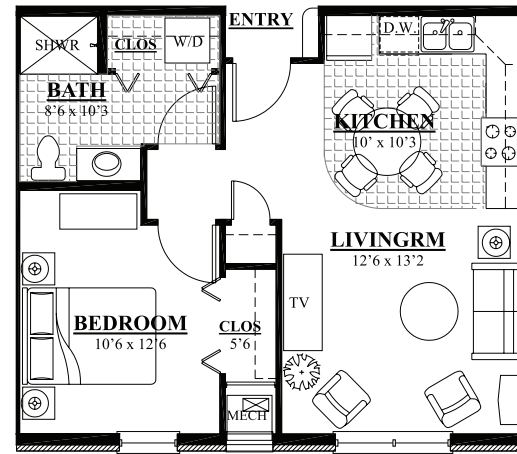

RIVERSTONE FLOORPLANS

2 bedroom - floorplan M
1,201 Square Feet

3 bedroom - floorplan A
1,206 Square Feet

Service

- Live-in Managers
- 24/7 Professionally Staffed
- Medical Alert System 24/7
- Concierge Services
- Free Scheduled Transportation
- Resort Style Dining
- Valet Parking
- Weekly Housekeeping
- Full Time Maintenance
- Home Health Care Welcome

FLOORPLANS

studio
566 Square Feet

1 bedroom - floorplan C
588 Square Feet

1 bedroom - floorplan B
759 Square Feet

2 bedroom - floorplan C
1,013 Square Feet

1 bedroom - floorplan A core
650 Square Feet

1 bedroom - floorplan B core
706 Square Feet

2 bedroom - floorplan A
1,114 Square Feet

2 bedroom - floorplan B
1,138 Square Feet