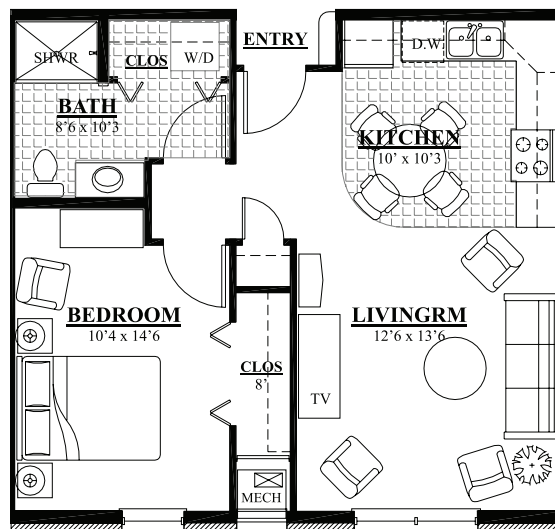

RIVERSTONE FLOORPLANS

2 bedroom - floorplan M
1,201 Square Feet

3 bedroom - floorplan A
1,206 Square Feet

Service

- Live-in Managers
- 24/7 Professionally Staffed
- Medical Alert System 24/7
- Concierge Services
- Free Scheduled Transportation
- Resort Style Dining
- Valet Parking
- Weekly Housekeeping
- Full Time Maintenance
- Home Health Care Welcome

FLOORPLANS

studio
566 Square Feet

1 bedroom - floorplan C
588 Square Feet

1 bedroom - floorplan B
759 Square Feet

2 bedroom - floorplan C
1,013 Square Feet

1 bedroom - floorplan A core
650 Square Feet

1 bedroom - floorplan B core
706 Square Feet

2 bedroom - floorplan A
1,114 Square Feet

2 bedroom - floorplan B
1,138 Square Feet