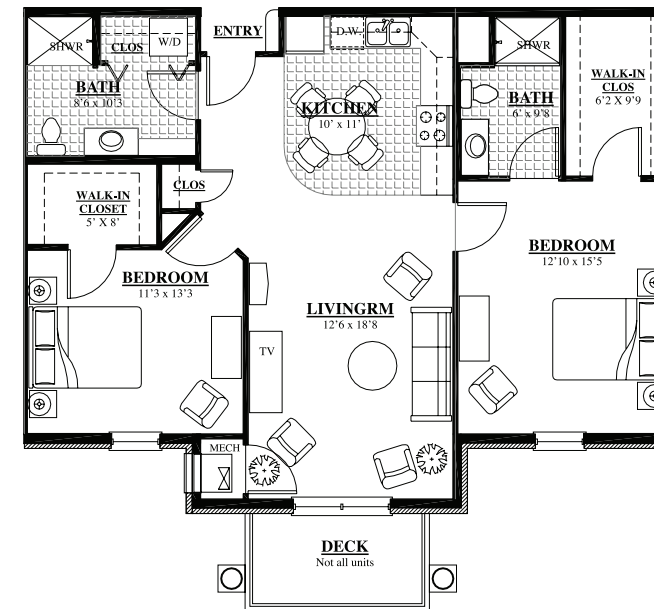

RIVERSTONE FLOORPLANS

2 bedroom - floorplan M
1,201 Square Feet

3 bedroom - floorplan A
1,206 Square Feet

Service

- Live-in Managers
- 24/7 Professionally Staffed
- Medical Alert System 24/7
- Concierge Services
- Free Scheduled Transportation
- Resort Style Dining
- Valet Parking
- Weekly Housekeeping
- Full Time Maintenance
- Home Health Care Welcome

FLOORPLANS

studio
566 Square Feet

1 bedroom - floorplan C
588 Square Feet

1 bedroom - floorplan B
759 Square Feet

2 bedroom - floorplan C
1,013 Square Feet

1 bedroom - floorplan A core
650 Square Feet

1 bedroom - floorplan B core
706 Square Feet

2 bedroom - floorplan A
1,114 Square Feet

2 bedroom - floorplan B
1,138 Square Feet