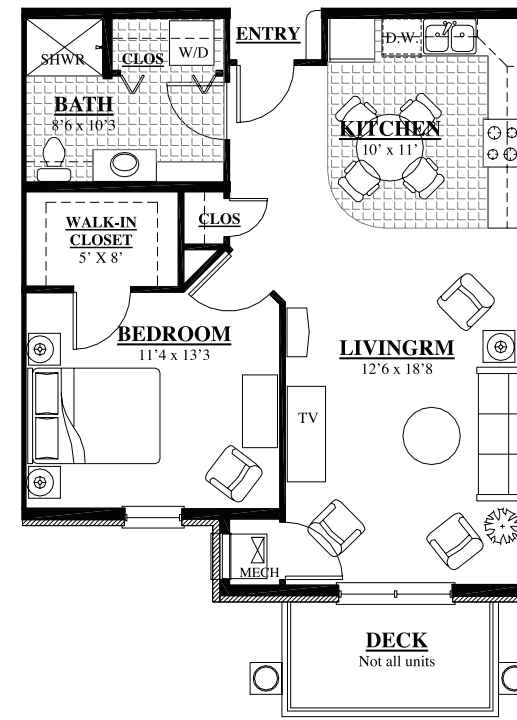

RIVERSTONE FLOORPLANS

2 bedroom - floorplan M
1,201 Square Feet

3 bedroom - floorplan A
1,206 Square Feet

Service

- Live-in Managers
- 24/7 Professionally Staffed
- Medical Alert System 24/7
- Concierge Services
- Free Scheduled Transportation
- Resort Style Dining
- Valet Parking
- Weekly Housekeeping
- Full Time Maintenance
- Home Health Care Welcome

FLOORPLANS

studio
566 Square Feet

1 bedroom - floorplan C
588 Square Feet

1 bedroom - floorplan B
759 Square Feet

2 bedroom - floorplan C
1,013 Square Feet

1 bedroom - floorplan A core
650 Square Feet

1 bedroom - floorplan B core
706 Square Feet

2 bedroom - floorplan A
1,114 Square Feet

2 bedroom - floorplan B
1,138 Square Feet