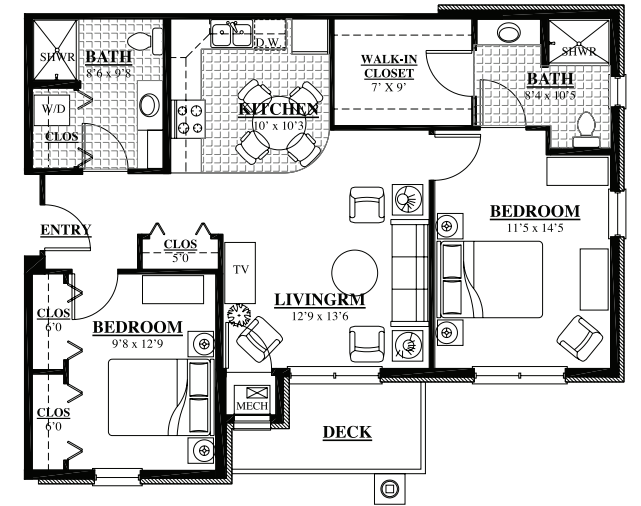

RIVERSTONE FLOORPLANS

2 bedroom - floorplan M
1,201 Square Feet

3 bedroom - floorplan A
1,206 Square Feet

Service

- Live-in Managers
- 24/7 Professionally Staffed
- Medical Alert System 24/7
- Concierge Services
- Free Scheduled Transportation
- Resort Style Dining
- Valet Parking
- Weekly Housekeeping
- Full Time Maintenance
- Home Health Care Welcome

FLOORPLANS

studio
566 Square Feet

1 bedroom - floorplan C
588 Square Feet

1 bedroom - floorplan B
759 Square Feet

2 bedroom - floorplan C
1,013 Square Feet

1 bedroom - floorplan A core
650 Square Feet

1 bedroom - floorplan B core
706 Square Feet

2 bedroom - floorplan A
1,114 Square Feet

2 bedroom - floorplan B
1,138 Square Feet